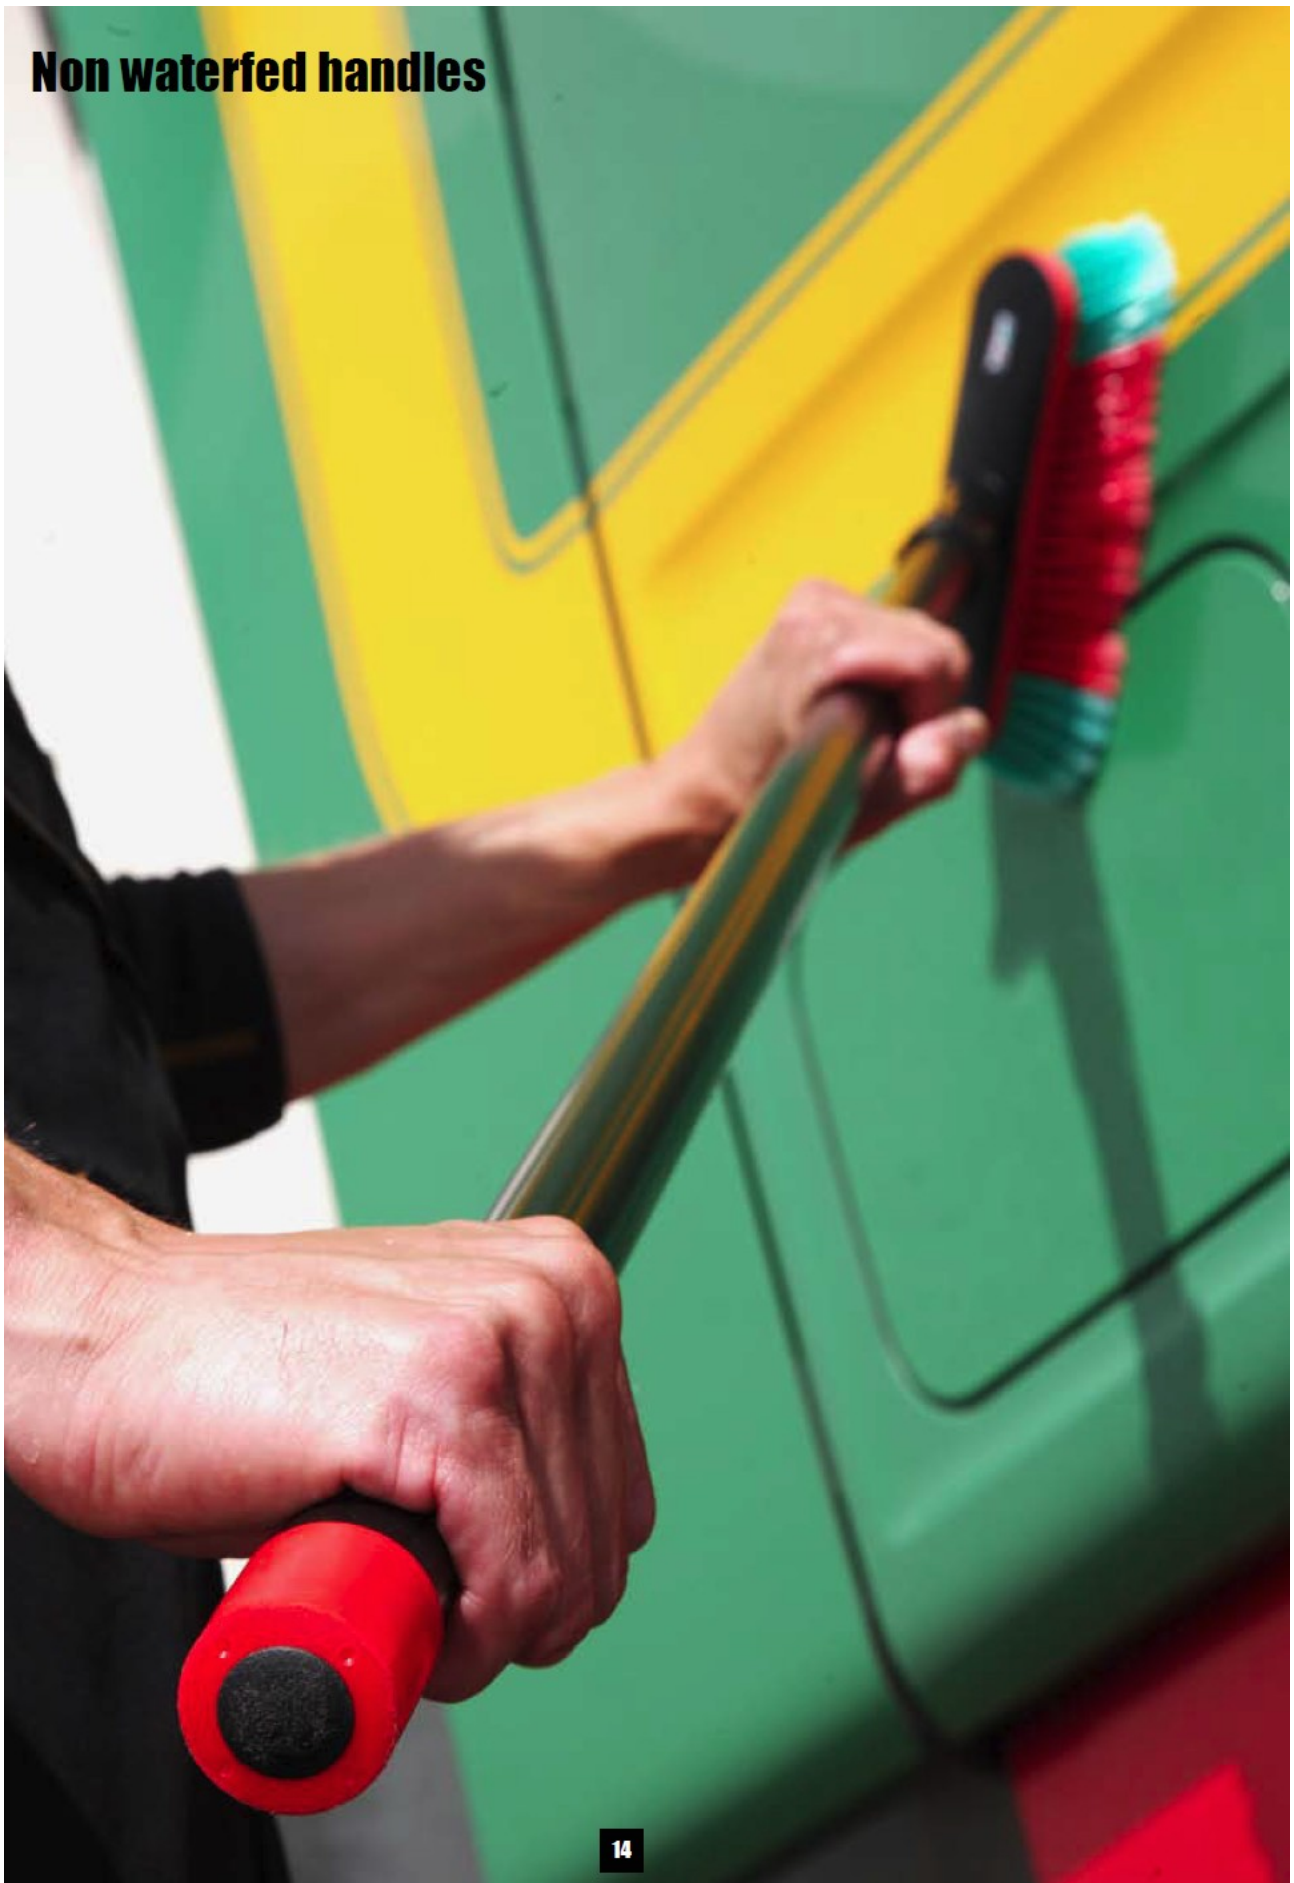

Non waterfed handles