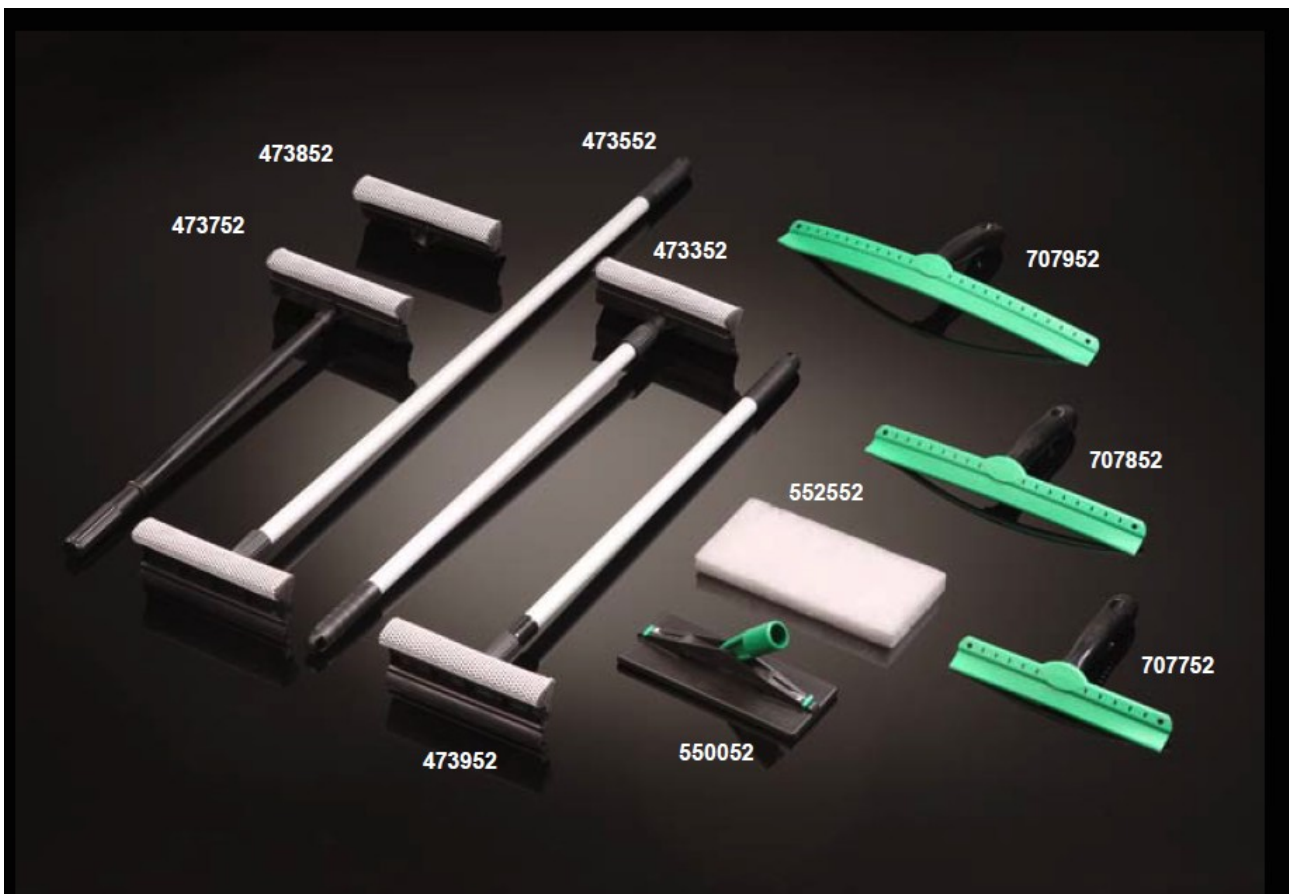

Product no.	Dimension mm (HxWxD)	Material	Quantity per box	°C	Description
Wipe-n-shine					
707752	50x250x210	POM/Rubber	6	100	Wipe-n-shine removes water effectively from large surfaces. The soft rubber is gentle on the windcreens and lacquer and leaves no lime deposits. Fits on all handles, which enables the product to be used on buses, trucks, trains etc.
707852	50x350x210	POM/Rubber	6	100	
707952	50x450x210	POM/Rubber	6	100	
Windscreen squeegee					
473352	700x200x90	PP/aluminium	12	70	Ideal for windscreen cleaning. Combines sponge w/insect net and rubber blade.
473552	1000x200x90	PP/aluminium	12	70	Ideal for windscreen cleaning. Combines sponge w/insect net and rubber blade.
473752	500x200x90	PP	12	70	Ideal for windscreen cleaning. Combines sponge w/insect net and rubber blade.
473952	740x200x90	PP/aluminium	12	70	Ideal for windscreen cleaning. Combines sponge w/insect net and rubber blade. With telescopic handle which makes it suitable for buses and trucks.
473852	45x200x75	PP	24	70	Replacement head for 473352, 473552, 473752 and 473952.
Pad holder and nylon pad					
550052	120x230x95	PP	10	121	Removes insects and stubborn dirt from windcreens with ease, when used with the 552552 white pad.
552552	23x245x125	Nylon	10	100	Cleaning pad for use with pad holder 550052. Only to be used on glass.