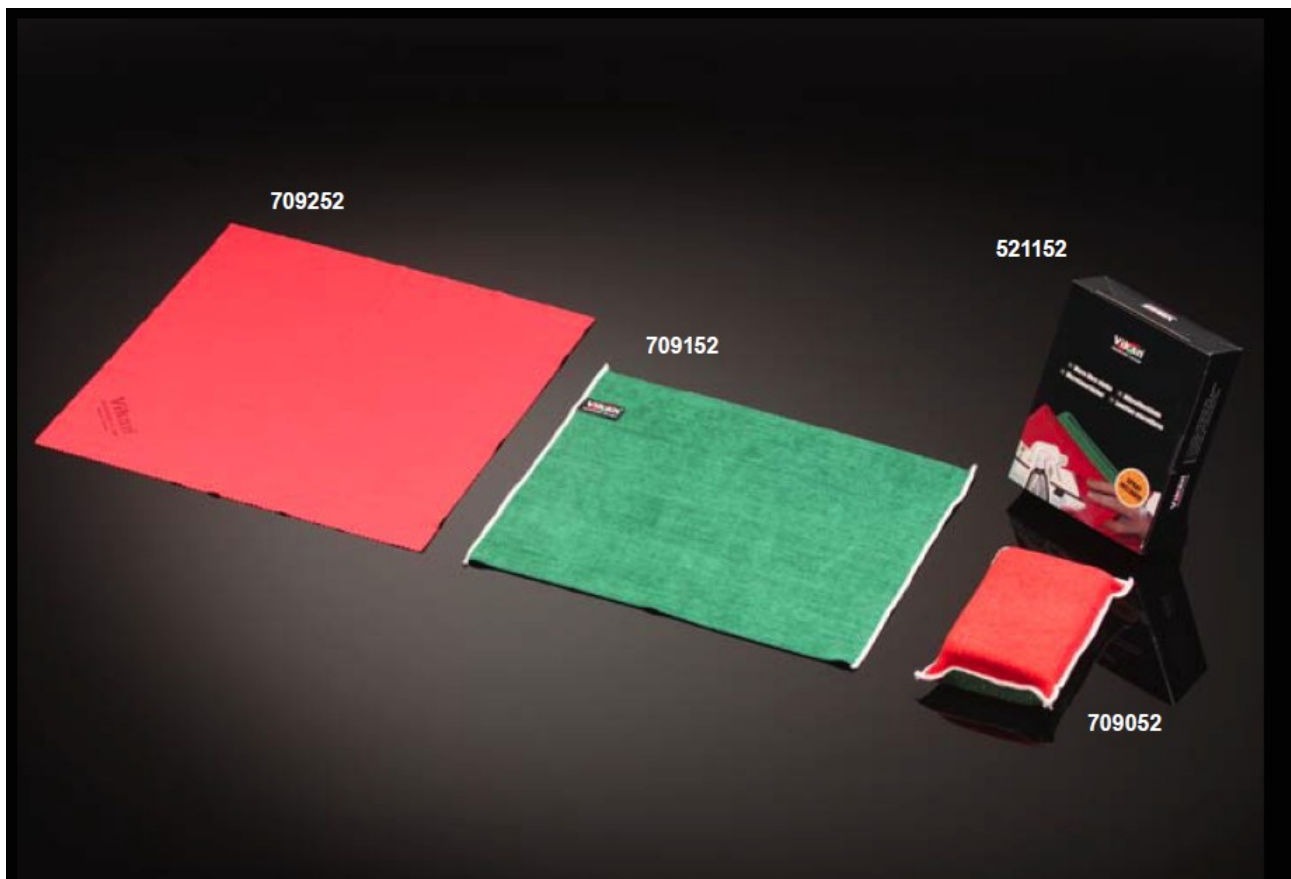

Product no.	Dimension mm (HxWxD)	Material	Quantity per box	°C	Description
Microfibre sponge					
709052	50x180x120	Polyester/polyamid, Microfibre	1	60	The Cleaning sponge with microfibre cloth is effective when used either wet, damp or dry for internal or external cleaning. Ideal for applying or removing bodywork polish treatments
Microfibre cloths					
709152	320x380	Polyester/polyamid, Microfibre	1	60	The universal microfibre cloth is ideal for cleaning vehicle interiors and most hard surfaces. Dry, it collects and retains the smallest dirt particles. Dampened, it will absorb dirt and grease
709252	400x400	Polyester/polyamid, Microfibre	1	60	The lustre cloth is ideal for lint free cleaning of glass and most shiny metal surfaces. Use lightly dampened with water - no detergent is necessary – then dry off to a polished finish.
Campaign box "VTS textiles"					
521152	200x160x50	Polyester/polyamid, Microfibre	10	60	The Campaign box "VTS textiles" contains 1 universal cloth, 1 lustre cloth and 1 spray bottle for water.