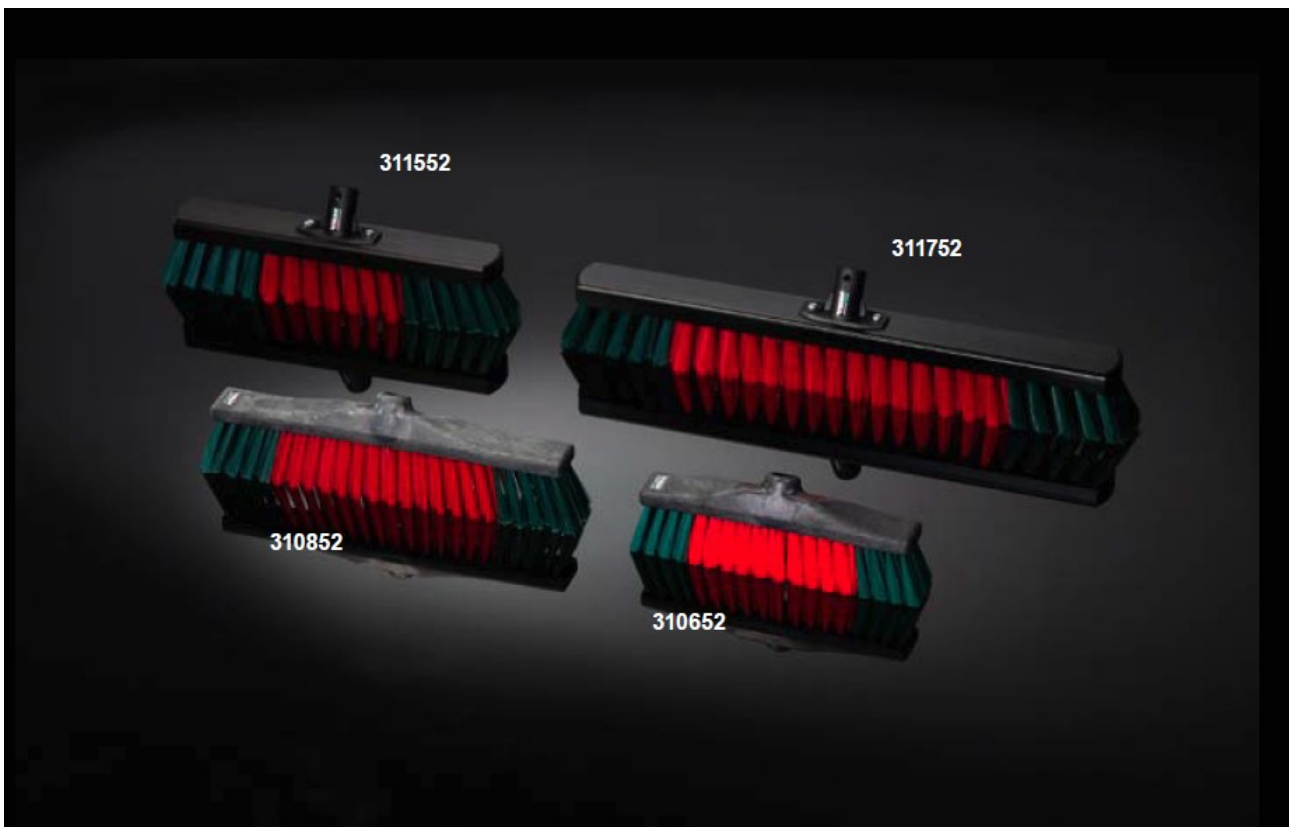

Product no.	Type of brush	Dimension mm (HxWxD)	Filament mm	Material	Quantity per box	°C	Description
Workshop brooms							
311552	Stiff	150x440x80	65	Wood, PVC	1	60	Wooden workshop broom with socket for handles with screw fittings. The broom has PVC filaments which are particularly suitable for sweeping up wet and greasy waste.
311752	Stiff	145x670x70	65	Wood, PVC	1	60	
310652	Soft	120x320x60	55	PP, PBT	5	100	Broom with soft filaments for the sweeping of floors in e.g. garages or inside buses, etc.
310852	Stiff	125x430x65	60	PP, PVC	5	60	The broom is manufactured in foamed polypropylene making it particularly resistant to chemicals and high temperatures. The broom is particularly suitable for sweeping workshops where there is wet and greasy waste.