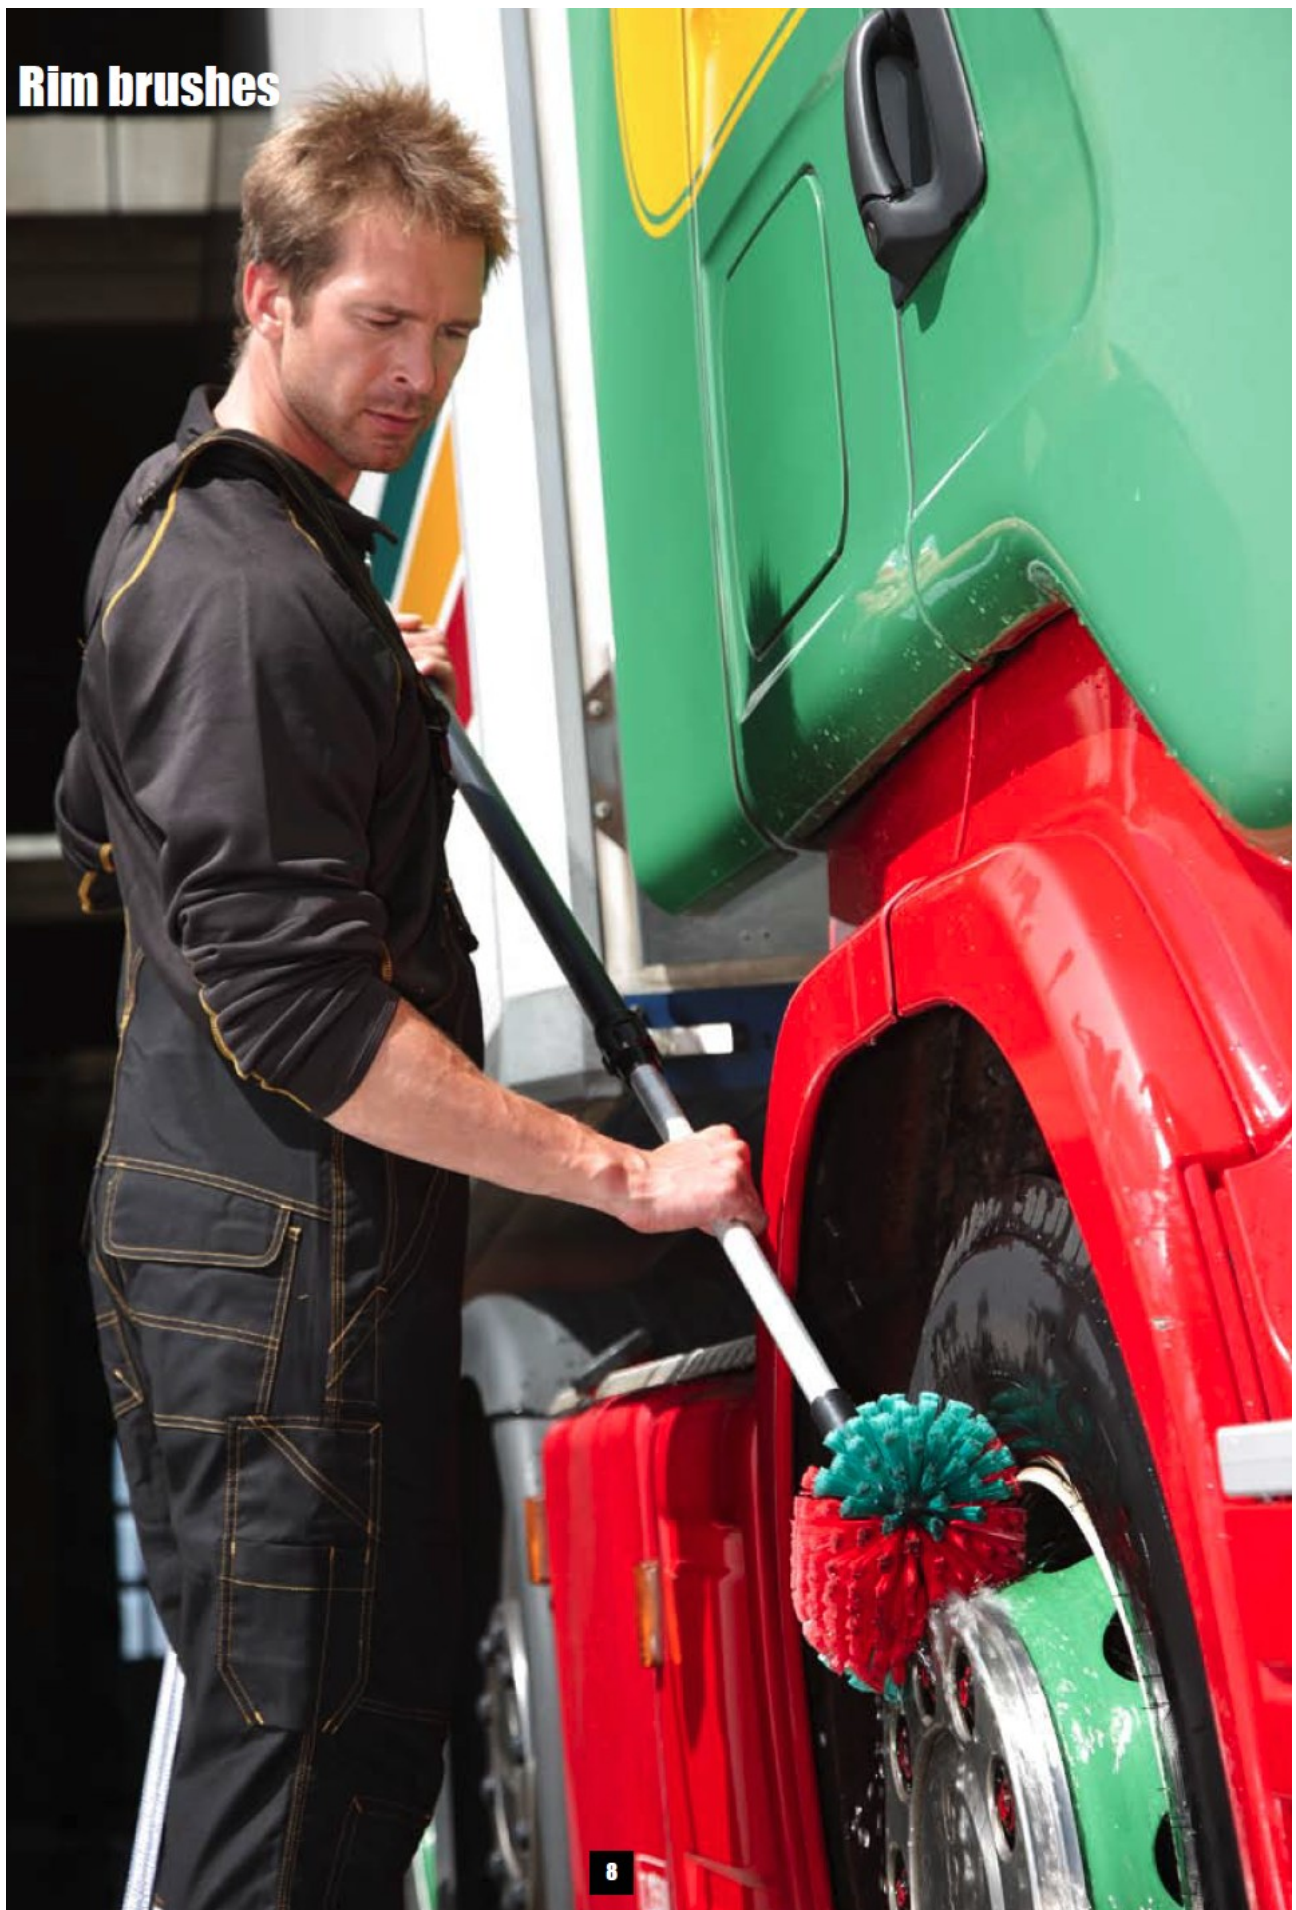

Rim brushes