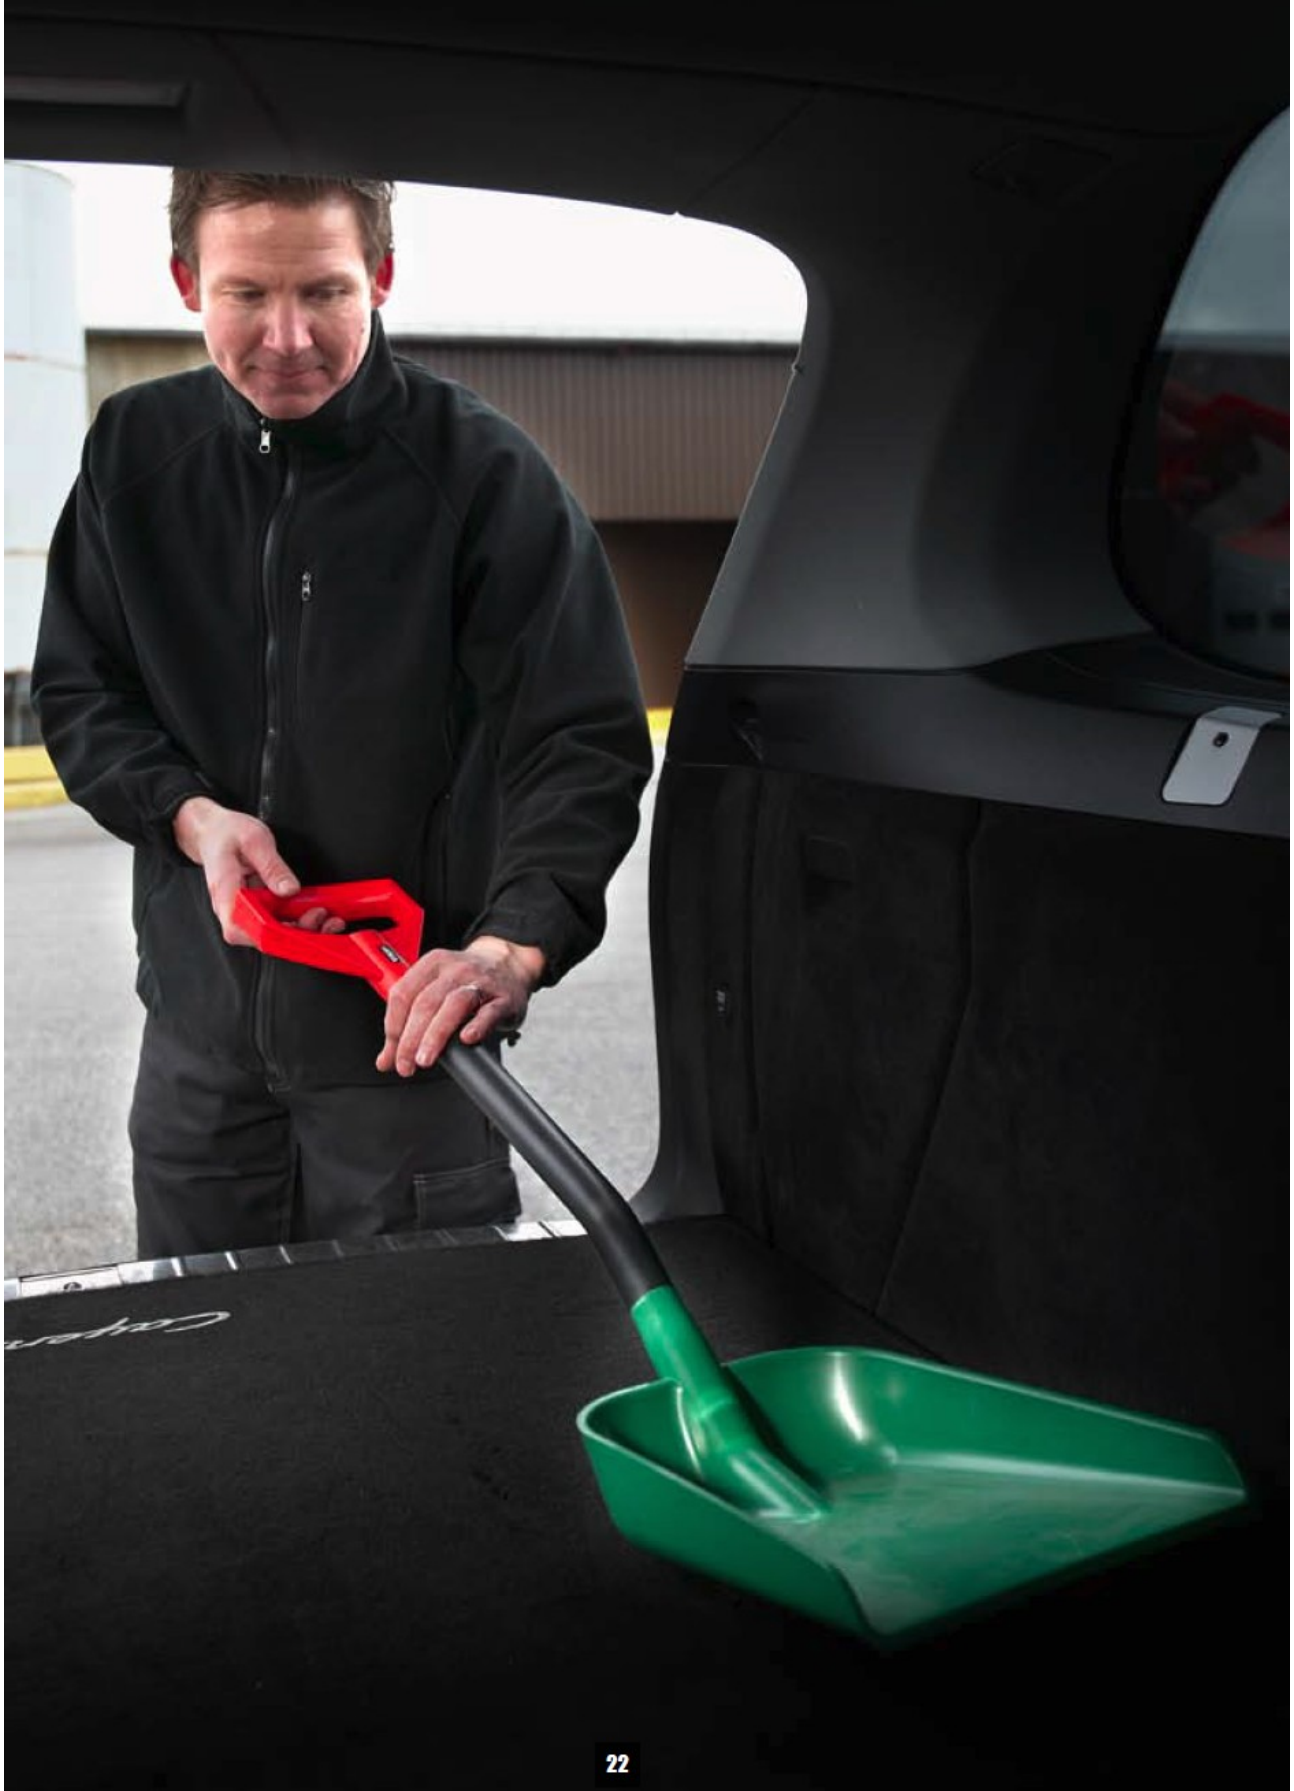

Shovel and snow brushes